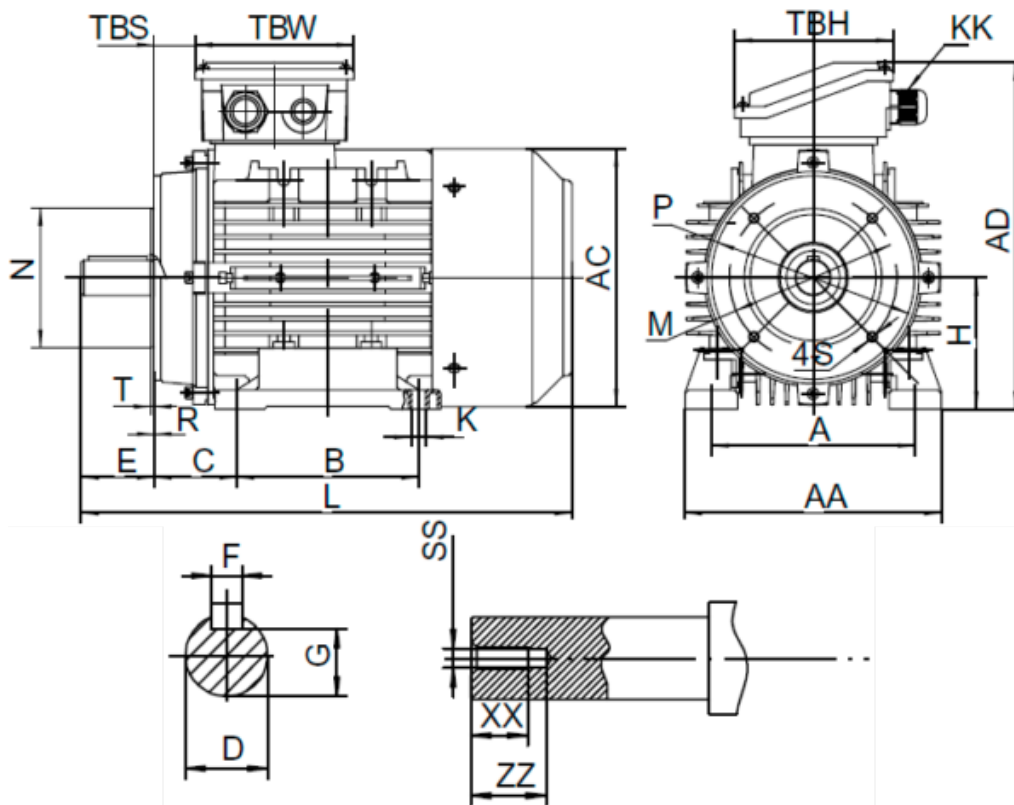

Data Sheet

Article number: 25160001841640

Description: Kleedrive T2A 632-4 0.18kw 1400 rpm UL/CSA
3x230/400V 50HZ IP55 B34 PTO

Measures

A = 100	F = 4	R = 0	ZZ = 14
AA = 124	G = 8.5	S = M5	
AC = Ø122	H = 63	SS = M4	
AD = 170	HD = 107	T = 2.5	
B = 80	L = 215	TBH = 98	
C = 40	M = Ø75	TBS = 10	
D = Ø11	N = Ø60	TBW = 98	
E = 23	P = Ø90	XX = 10	